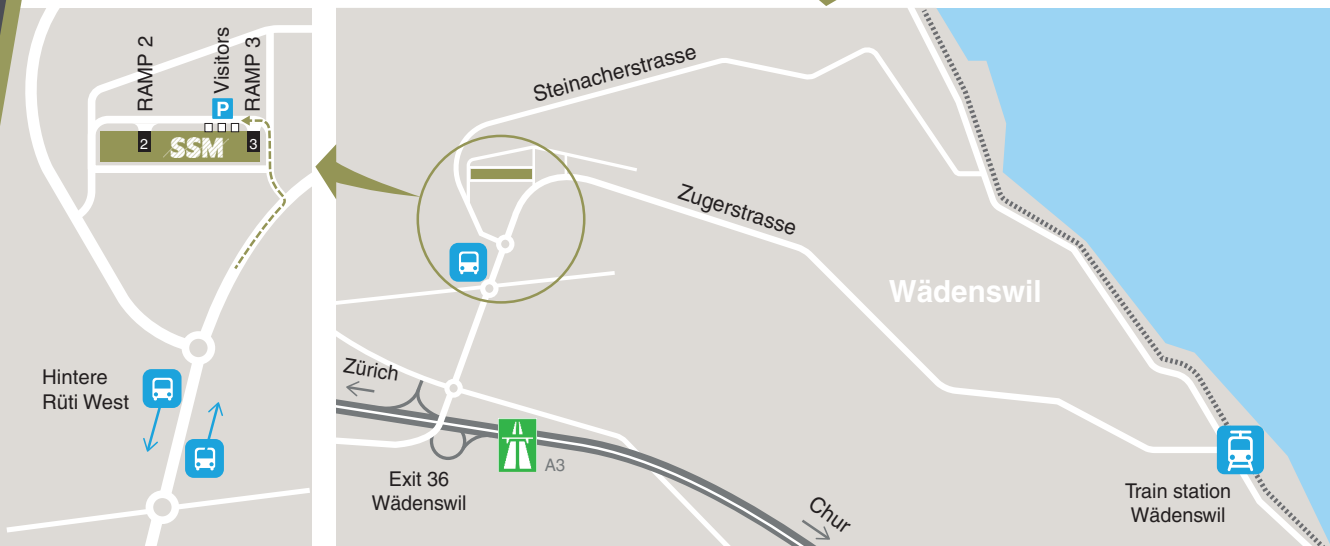

The way to SSM

How to find us

The way to find the SSM company headquarters in Wädenswil (Switzerland)

SSM Schärer Schweiter Mettler AG
Rütihof 8
8820 Wädenswil
Switzerland

Phone +44 718 33 11
info@ssm.ch
www.ssm.ch

Visiting SSM by public transport

For the train to Wädenswil please refer to the online timetable www.sbb.ch
Upon arrival at Wädenswil trainstation take the bus no 128 direction "Wädenswil Feld"
get off at "Hintere Rüti West"